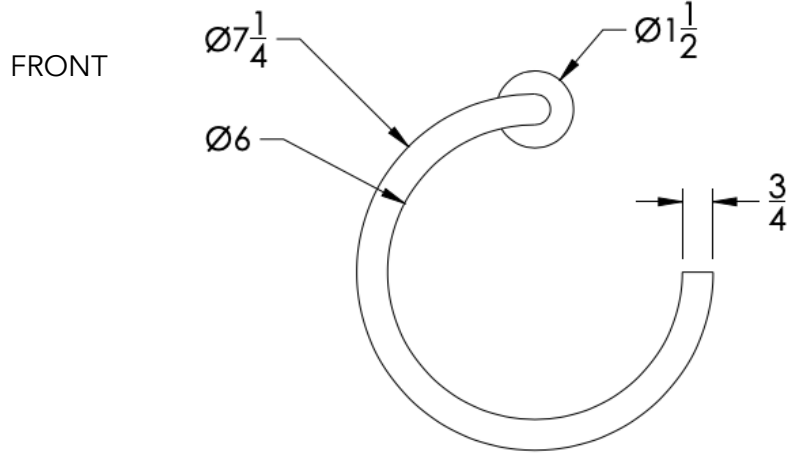

neelnox

LET
THERE
BE **DESIGN.**

FEATURES

- Premium 304 Grade Stainless Steel
- Solid Mount Construction
- Concealed Installation Hardware
- State of the art wall anchors included for installation on Dry wall or Tile

COLLECTION FORM MODERNE

TOWEL RING

Model	Product	Finishes Available
FMD-TWR2	Towel Ring	Multiple finishes available. Over 23 finishes to choose from.

FINISHES			
	Polished (-P)	Antique Copper (-ACOP)	Polished Gold (-PGLD)
	Brushed (-B)	Polished Brass (-PBRS)	Brushed Copper (-BCOP)
	Brushed Gold (-BGLD)	Matte White (-WHT)	Brushed Rose Gold (-BRGD)
	Matte Black (-BLK)	Brushed Modern Bronze (-BMBRZ)	Brushed Black (-BRBLK)
	Oil Rubbed Bronze (-ORB)	Glossy White (-GWHT)	Polished Black (-PBLK)
	Brushed Brass (-BBRS)	Polished Rose Gold (-PRGD)	Antique Nickel (-ANKL)
	Brushed Bronze (-BBRZ)	Unlacquered Brass (-UBRS)	Black Nickel (-NKBL)
	Antique Brass (-ABRS)	Polished Nickel (-PNKL)	

Dimensions in inches

NOTE: Dimensions subject to change without notice.