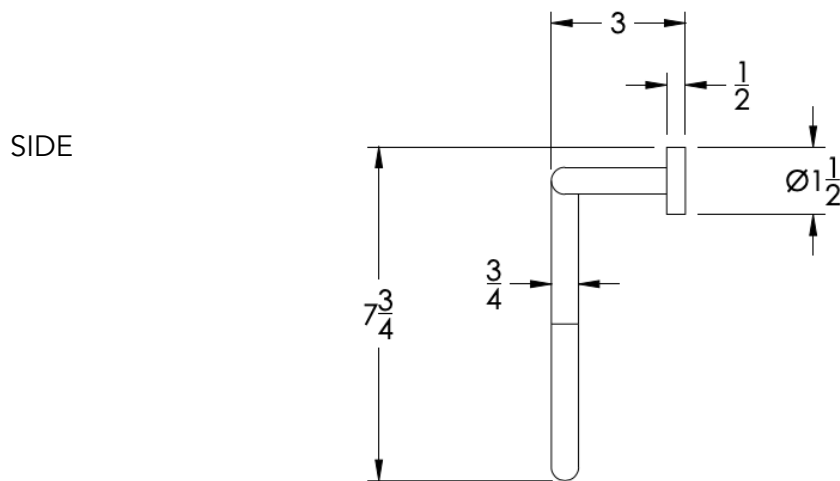

neelnox

LET
THERE
BE **DESIGN.**

FEATURES

- Premium 304 Grade Stainless Steel
- Solid Mount Construction
- Concealed Installation Hardware
- State of the art wall anchors included for installation on Dry wall or Tile

Dimensions in inches

NOTE: Dimensions subject to change without notice.