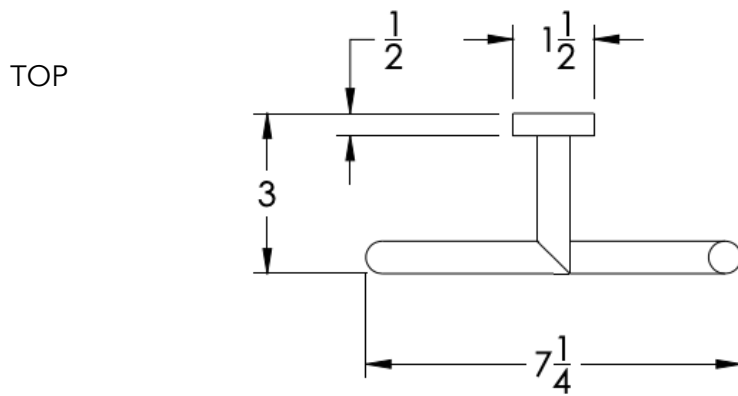

neelnox

LET
THERE
BE **DESIGN.**

FEATURES

- Premium 304 Grade Stainless Steel
- Solid Mount Construction
- Concealed Installation Hardware
- State of the art wall anchors included for installation on Dry wall or Tile

Dimensions in inches

NOTE: Dimensions subject to change without notice.